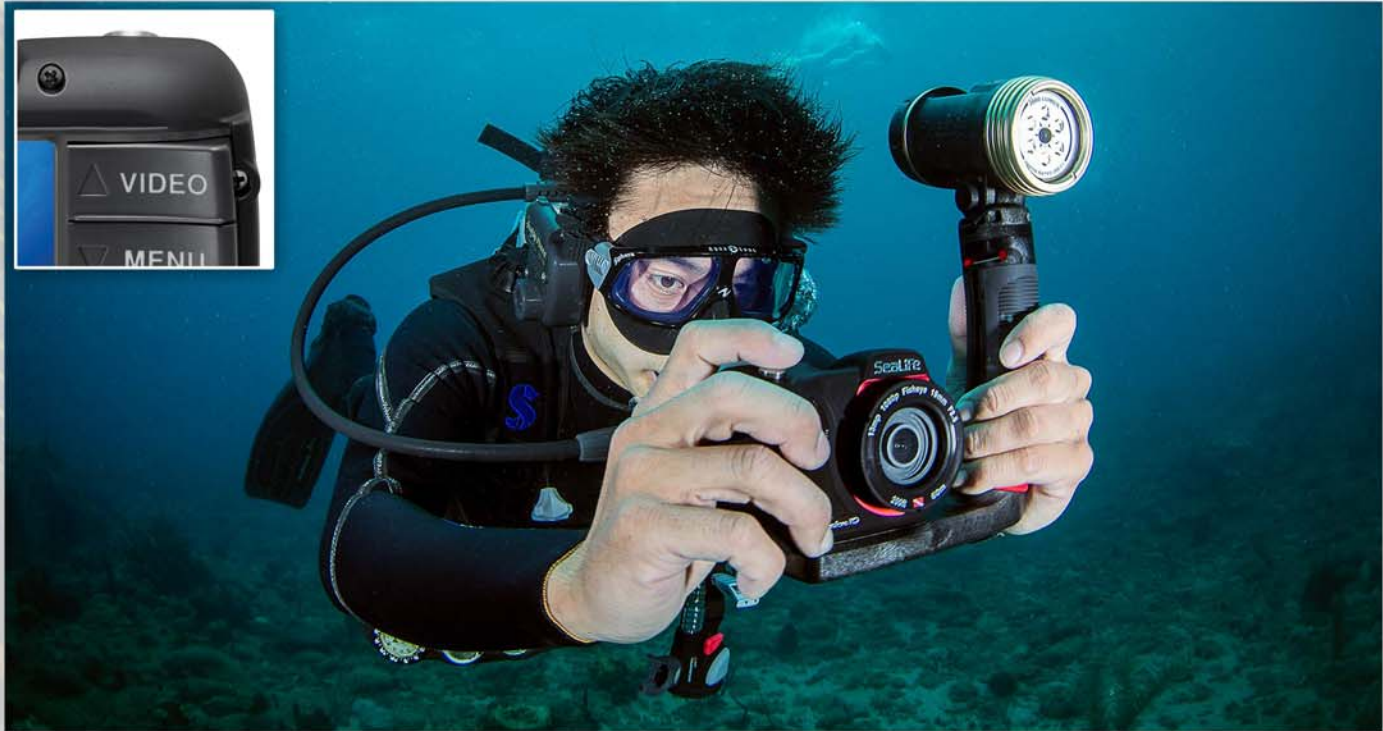

## Easy

Ease of use is one of the outstanding features of the Micro HD. Despite its small size, the rubber armored camera is easy to handle and control down to 200 feet underwater using only three wide “Piano Keys” even while wearing gloves. The Easy Setup Guide is a fast and intuitive new way to select land, dive, snorkel, or external light modes for pictures, allowing users to spend more time immersed in their environment rather than scrolling through a menu list.

Large “Piano Key” Controls

140-degree Fisheye Wide Angle Lens

4.2 in/10.7 cm

## The Micro HD Fisheye Lens

The built-in wide angle lens of 140 degrees helps stabilize videos and capture large objects and wide scenes at close shooting distances. Capturing surprise encounters with sea creatures is made possible with a fast shutter response and sharp focus from one foot to infinity.

## One-touch video

The Micro HD offers fast one-touch video recording. Bypassing the usual steps, the video key will start and stop videos immediately. While video is recording, pushing the shutter button will take a still picture without stopping the video. The Micro HD features full 1080p HD resolution video, capable of delivering stunning underwater footage of colorful sea creatures, reefs and other undersea landscapes.