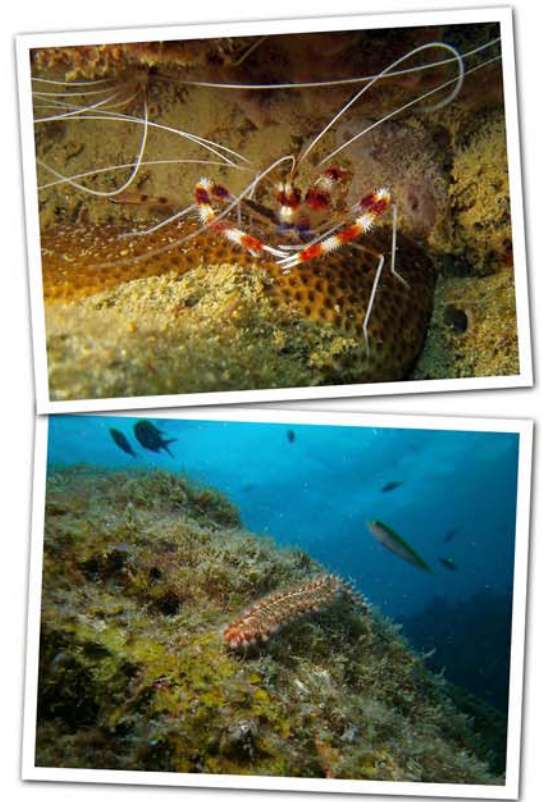

## SeaLife Mini II Elite set (SL335)

***The NEW SeaLife SL335 Mini II Elite set combines the Digital Pro Flash and Mini II Wide Angle Lens with the rugged Mini II camera.***

Increase your field of view and bring out amazing color in your images!

The Mini II Elite set includes:

- Mini II camera (SL330)
- Digital Pro Flash (SL961)
- Mini II Wide Angle Lens (SL974)
- Soft Travel Case (SL946)

*Includes soft, lightweight carrying case*