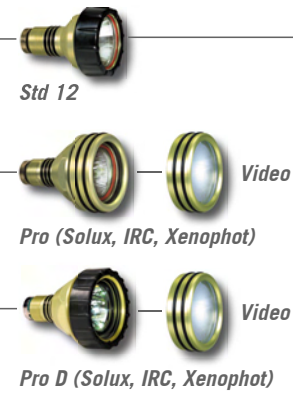

Green Force® Flexi Modular Lighting System (12V)

Battery packs

Accessories

Light heads

Halogen

LED

HID

Polyacetal fitting

Specifications - Types of light

Halogen

Burn Time	● ● ● ● ●
Colour Temp.	● ● ● ● ●
Budget	● ● ● ● ●

LED (Light Emitting Diode)

Burn Time	● ● ● ● ●
Colour Temp.	● ● ● ● ●
Budget	● ● ● ● ●

HID (High Intensity Discharge)