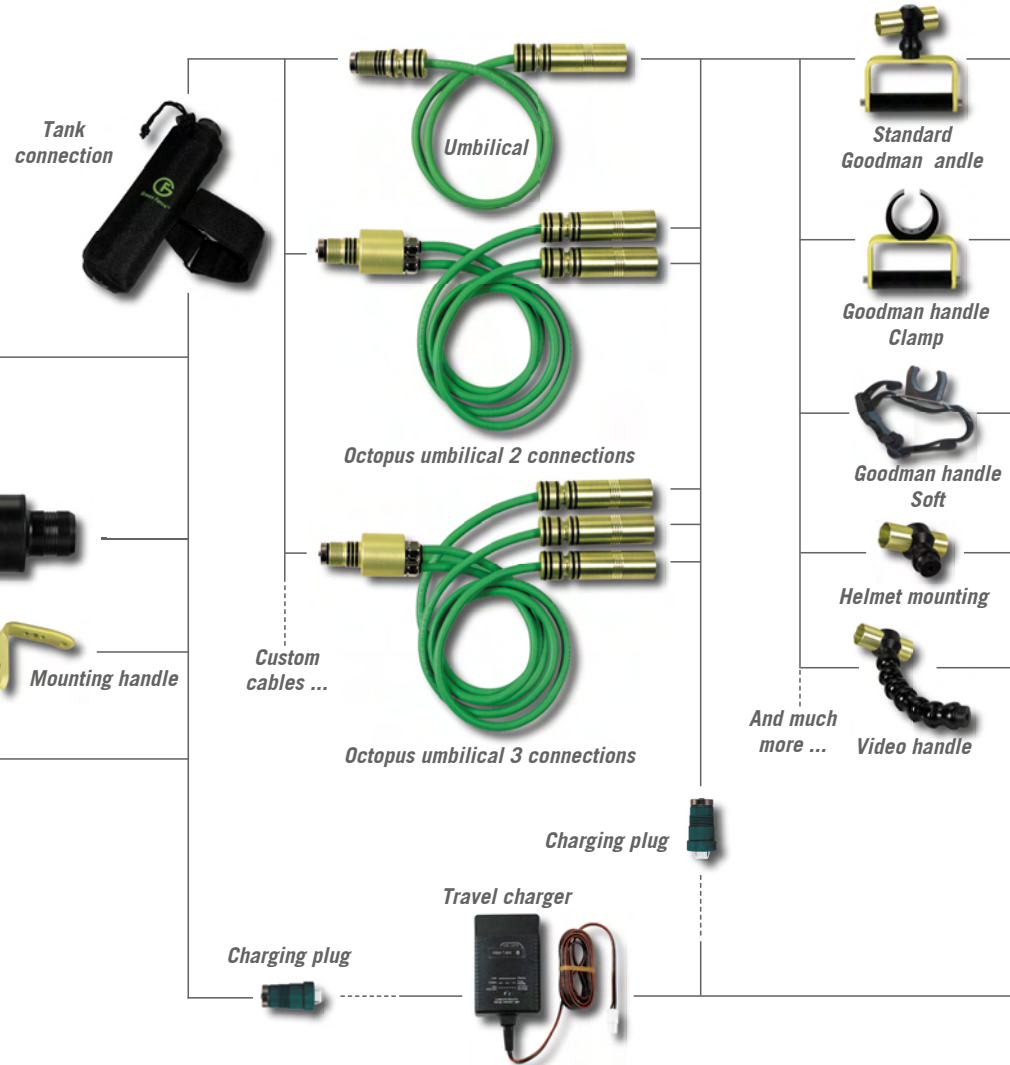

Green Force® Flexi Modular Lighting System (12V)

Battery packs

Accessories

Light heads

Halogen

LED

HID

Polyacetal fitting

Specifications - Types of light

Halogen

Burn Time	● ● ● ● ●
Colour Temp.	● ● ● ● ●
Budget	● ● ● ● ●

LED (Light Emitting Diode)

Burn Time	● ● ● ● ●
Colour Temp.	● ● ● ● ●
Budget	● ● ● ● ●

HID (High Intensity Discharge)