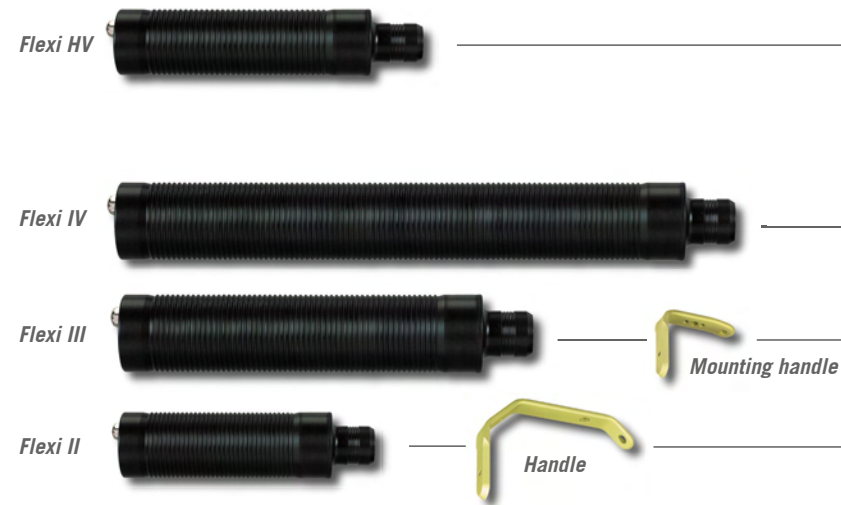

Green Force® Flexi Modular Lighting System (12V)

Battery packs

Accessories

Light heads

Halogen

LED

HID

Polyacetal fitting