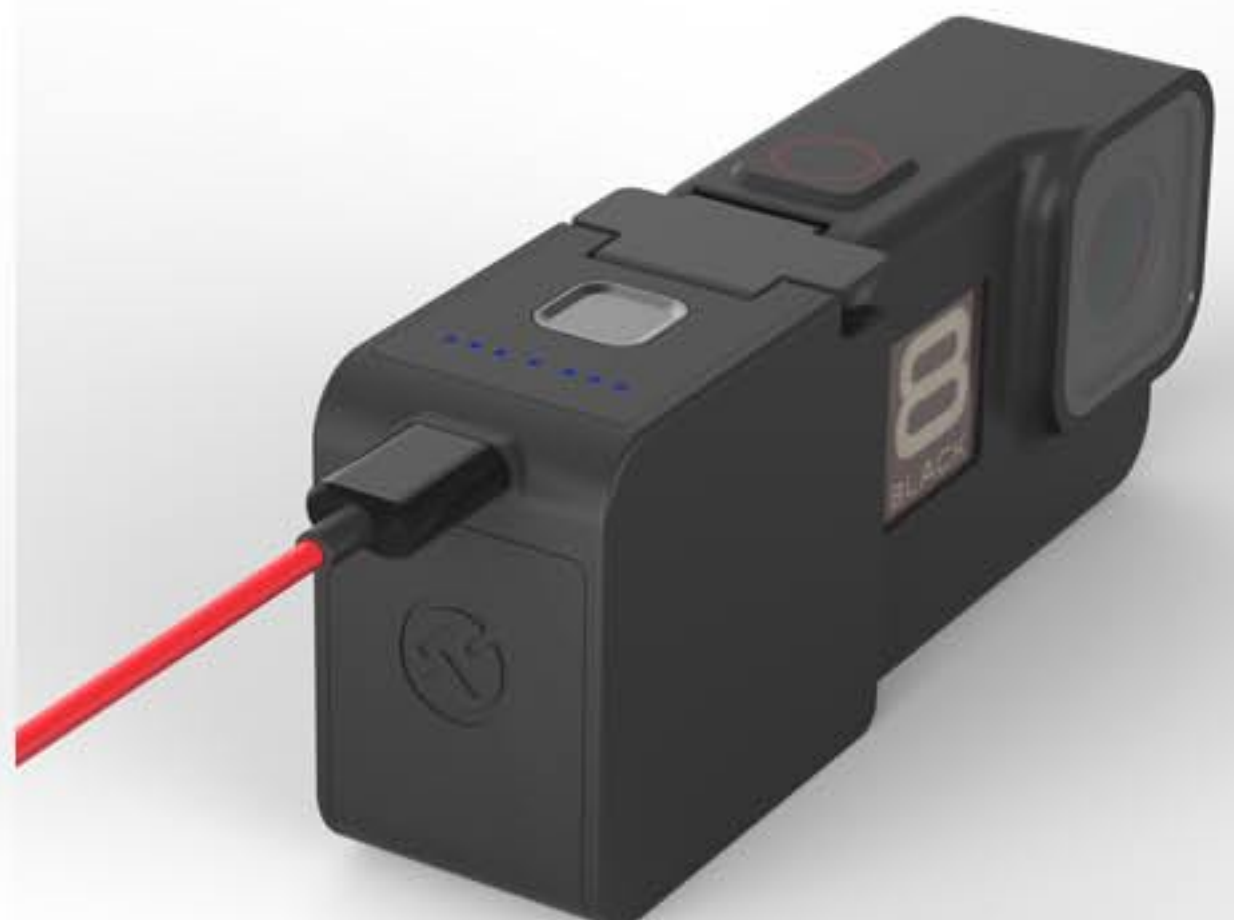

T-HOUSING

TRIPPEL BATTERITID TIL GOPRO8
MED BATTERIPAKKE FRA T-HOUSING!

Item number 200 281

H8ENERGY power bank and charging adapter for Hero 8

This adapter triples the battery capacity of your Hero 8 and also serves as a charging cradle. Equipped with two original GoPro batteries (not included), the H8ENERGY adapter is simply plugged onto the Hero 8 and supplies it with the additional energy.

The integrated USB-C charging socket can be used to charge the two batteries used in stand-alone operation, as well as the battery in the Hero8 when docked.

The scope of delivery includes a skeleton frame that can be mounted on standard GoPro mounts.

Please note that no batteries are included and the Hero 8 with the docked adapter is no longer waterproof. For use under water, we recommend our T-HOUSING H8ENERGY aluminum housing.

The illustrated camera and other accessories are NOT included.