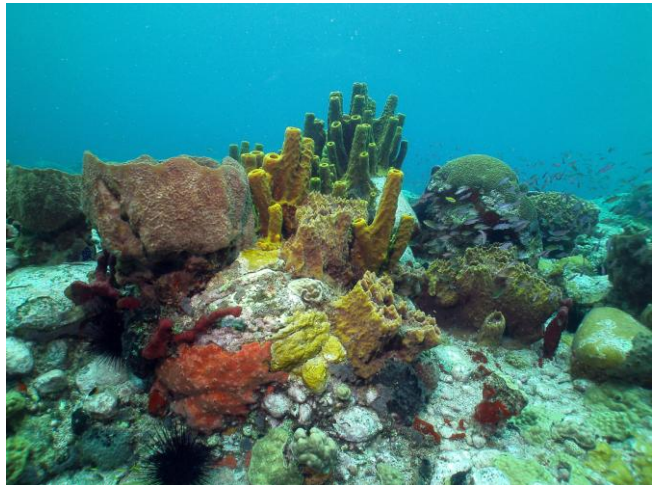

SeaLife Fisheye Wide Angle Lens (Item #: SL975)

New for September 2012 Delivery

***SeaLife's most advanced wide angle lens ever.
Get close to the subject and fit everything into the shot.***

Features

- **Super Wide Angle Lens increase field-of-view by 80%**
- **16mm effective focal length** (with DC1400 camera)
- **Fully multi-coated precision optics for maximum light transmission**
- **Fits all SeaLife DC-series cameras**
- **Easily attach/remove lens while underwater** (also works on land)
- **Dome-shaped objective lens to maintain maximum field-of-view underwater**
- **Neoprene lens covers included**
- **Waterproof to 200ft / 60m**
- **Includes Lens Dock** (to mount lens under flash)

Detailed Specifications

Optical construction:	4 elements / 4 groups
Angle of View:	DC1400: Increases field-of-view from 61° to 111° DC1200: Increases field-of-view from 44° to 86° <i>(Also works with DC1000, DC800, DC600, DC500 and earlier DC models)</i>
Optical coatings:	Air-to-glass surfaces fully multi-coated with anti-reflective deposition coating
Magnification Ratio:	0.60X
Attachment method:	Snap-on lens ring attaches to all SeaLife DC cameras while underwater. <i>(Note: When underwater, purge air trapped between fisheye lens and camera)</i>
Focus Ranges:	Maintains camera's focusing range
Lens weight (lens only):	392 grams / 13.8 ounces
Lens dimensions (LxWxH):	1.8" x 3.8" x 3.8" (4.6cm x 9.7cm x 9.7cm)
Depth:	Individually depth tested to 200' (60 m)
Buoyancy:	Negative
Warranty:	1 year limited warranty.
UPC:	0 77068 41975 4
Packaging dimension:	3.5" x 3.5" x 4.0" 8.9cm x 8.9cm x 10.1cm
Packaging weight:	450 grams / 1 lb
Country of origin:	Made in China

Without Fisheye Wide Angle Lens

With Fisheye Wide Angle Lens

Photos by Bernd Rac, Scuba St Lucia, Anse Chastanet